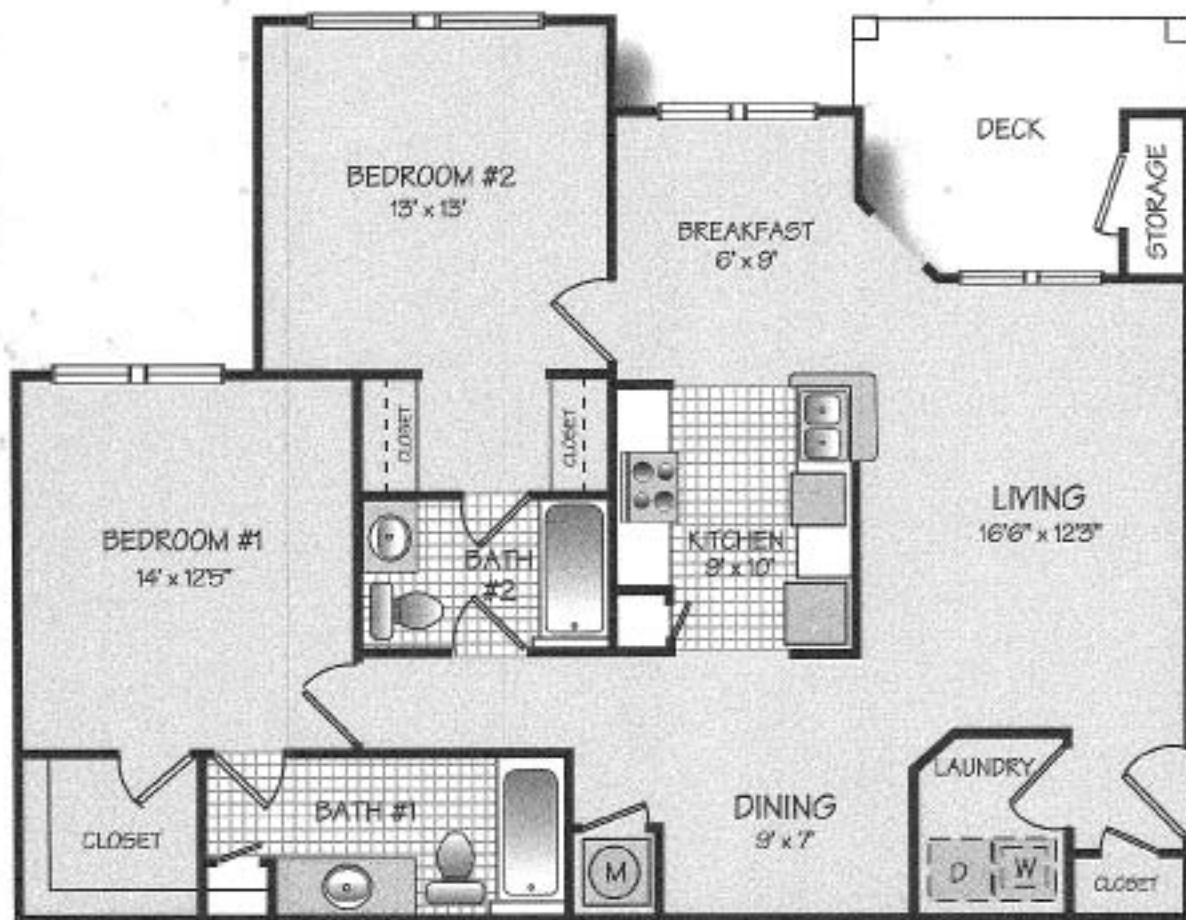

2 Bedroom/2 Bath

1156 sq.ft. \$ _____

with Bay Window
1168 sq.ft.

with Sunroom
1264 sq.ft.

with Sunroom
and Bay Window
1274 sq.ft.